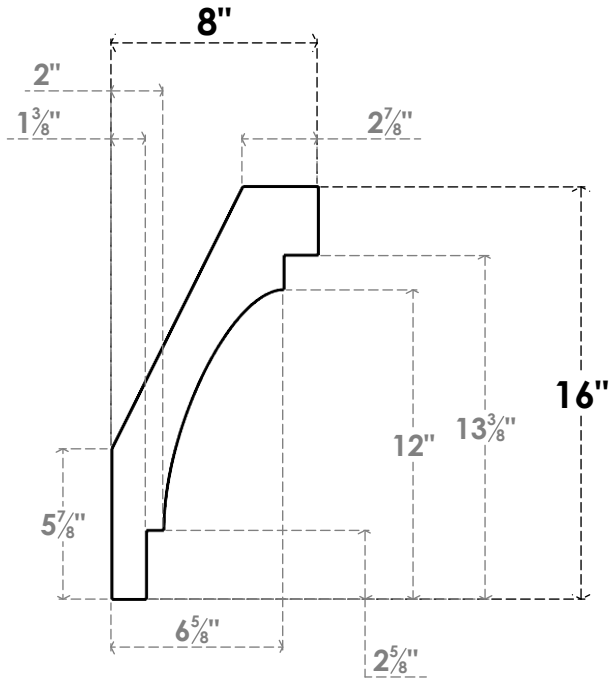

ITEM NUMBER: BRCPC055X08000X16000MRC

5 1/2"W X 8"D X 16"H MERCED ARCHITECTURAL GRADE PVC CLOSED KNEE BRACE

SIDE PROFILE

FRONT PROFILE

ISOMETRIC

EKENA MILLWORK
2300 WEST MAIN ST.
CLARKSVILLE, TX 75426
TOLL FREE: 866-607-0453
WWW.EKENAMILLWORK.COM

NOTES

1. INSTALLATION TO BE COMPLETED IN ACCORDANCE WITH MANUFACTURER'S SPECIFICATIONS.
2. DRAWING MAY NOT BE TO SCALE
3. THIS DRAWING IS INTENDED FOR DESIGN AND PLANNING PURPOSES ONLY.
4. ALL INFORMATION CONTAINED HEREIN WAS CURRENT AT THE TIME OF DEVELOPMENT BUT MUST BE REVIEWED AND APPROVED BY THE PRODUCT MANUFACTURER TO BE CONSIDERED ACCURATE.
5. ARCHITECTURAL GRADE PVC PRODUCTS ARE MADE FROM EXPANDED CELLULAR PVC AND COME NATURALLY WHITE BUT MAY BE PAINTED