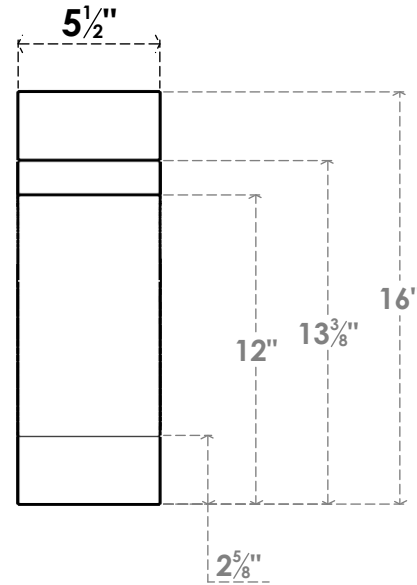

ITEM NUMBER: BRCPC055X08000X16000MRC

5 1/2"W X 8"D X 16"H MERCED ARCHITECTURAL GRADE PVC CLOSED KNEE BRACE

SIDE PROFILE

FRONT PROFILE

ISOMETRIC

EKENA MILLWORK
2300 WEST MAIN ST.
CLARKSVILLE, TX 75426
TOLL FREE: 866-607-0453
WWW.EKENAMILLWORK.COM